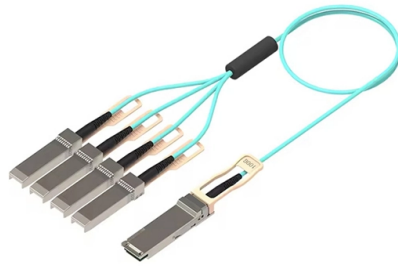

Spanish Wall-Mounted Wiring Box with 12 Cores

Overview

com), a company specializing in communications solutions with a presence in Spain and Portugal, presents the CM12LCD-XY model, a wall-mounted distribution box for fiber optic cables with twelve SC ports (twenty-four in LC Duplex). The new wall-mounted box consists of. NEXCONEC ® Lockable IP65 & UV Resistant distribution box is supplied unloaded as standard and offers the ability to terminate 12 fibers housed in a strong robust ABS enclosure for indoor and outdoor applications. An internal detachable tray provides a neat and tidy solution for housing 12 SC. 12 Core Fiber Optic Distribution Boxes for Indoor/Outdoor Connectivity with IP 65 Protection. This sturdy. Bases assembled and wired according to REBT: 2002 Manufactured with high-durability halogen-free plastics and are available in a range of from 10 to 125 Amperes and from 24 to 500 Volts, with IP44-IP54-IP67 protection. It is equipped with 12 SC adapters and can work in outdoor environments. How can I pay for my order?

Caja de distribución de fibra óptica interior/exterior montada en la ...

Este gabinete de caja de distribución de fibra óptica FTTH con terminación de acceso montada en la pared para interiores y exteriores de 12 puertos se utiliza para administrar cables de fibra óptica SC

Fiber Terminal Box 12 cores LC UPC Optical Fiber Distribution Wall ...

6ft Box|Enhance your network with our 12-core LC UPC Fiber Terminal Box, a versatile solution for indoor and outdoor fiber optic distribution, featuring a durable wall-mount design and compact size

Lockable Indoor/Outdoor Wall Box 12 Ports SC

An internal detachable tray provides a neat and tidy solution for housing 12 SC simplex connections and splices. The box has 12 patch cord exit points and up to