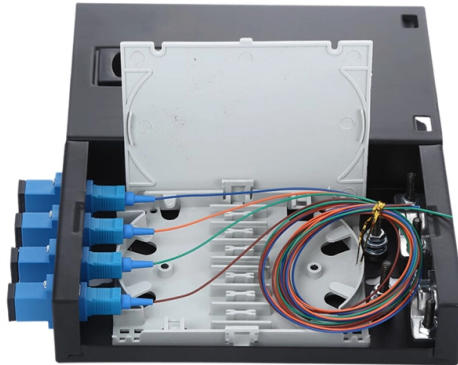

## Overview

The MT9085A-057 from Anritsu Corporation is a Optical Time Domain Reflectometer (OTDR) with Optical Wavelength 1310 to 1625 nm, Dynamic Range 32.5 to 100 km (MM), DC Voltage 12 VDC. ACCESS Master series is a compact handheld all-in-one tester for performing optical pulse tests, optical loss and power measurements, and optical fiber end-face inspections The ACCESS Master MT9085 series is a compact handheld all-in-one tester for performing optical pulse tests, optical loss/power. Large 8-inch enhanced display for easy viewing of results indoors or outdoors Enhanced usability, utilizing a combination of both touch screen and hard-keys Easy to understand graphical summary using Anritsu industry leading "Fiber Visualizer" ACCESS Master has met and exceeded the needs of. The Anritsu MT9085A Series ACCESS Master OTDR is a compact, handheld optical time domain reflectometer (OTDR), suitable for performing optical pulse tests, optical loss/power measurements, and optical fiber end-face inspections involved in Verizon tower testing. Compared with the previous line of reflectometers, the new Anritsu MT9085 series received a high-resolution touch.