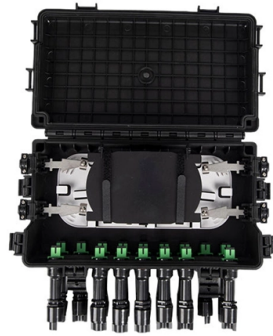

## Overview

JP series integrated intelligent distribution box is a new type of outdoor integrated distribution device integrating multiple functions such as power distribution, control, protection, metering, reactive compensation, etc. The intelligent distribution box comprises multiple electrical devices, the electrical devices at least comprising a common power supply module, a main input intelligent circuit breaker, at least one branch intelligent circuit breaker, a central processing unit, and a standard guide rail. It comprehensively utilizes big data, cloud computing, and mobile internet to build an intelligent temporary power box management platform. Based on the MV and LV intelligent equipment and distribution master station system, the modeling of MV and LV equipment and automatic generation of geographical layout and electrical wiring diagram are realized through IoT technology and full-automatic cloud-edge collaboration to realize.