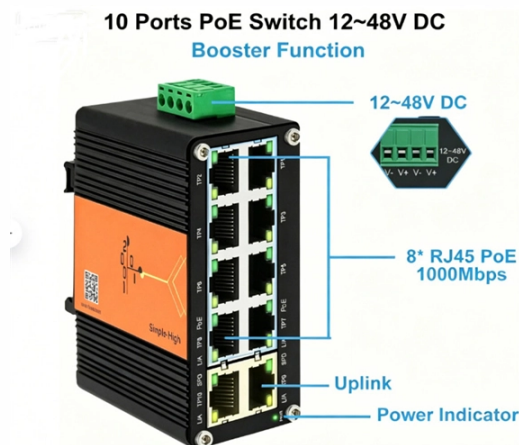

Green disk for fiber optic cable connection

Overview

Green solid wall and twinwall ducting for cable and fibre optic underground utility services, available in sizes from 50/63mm to 150/178mm. Fiber optic connectors are devices used to terminate the end of an optical fiber and enable quicker connection and disconnection than splicing. But seriously helpful advice thx. Amazing what you can learn on reddit We've prepared an entire generation to try DMT and believe really stupid things without verifying their accuracy. Benefit from innovation without compromising on quality and reliability. What Makes GreenConnect Sustainable?

No compromises on performance, full commitment to. Understanding fiber-optic color codes is essential for any technician tasked with installing, maintaining, or troubleshooting modern fiber networks. By adopting the TIA/EIA-598C standard, you gain a universal "language" of colors that speeds identification, reduces miswiring, and enhances safety. These fiber optic FASTCONNECT field-termination SC connectors are factory pre-polished, field-installable connectors that completely eliminate the need for hand polishing in the field.