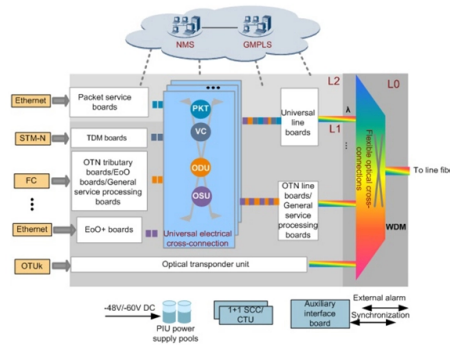

ES350 High Beam Module

Overview

Direct replacement for Lexus ES350 High Beam headlight bulbs with compact fitment. Advanced LED Technology for industry-leading performance. Compact fitment with integrated driver. US 2019 ES350 with base LED headlights → swapped to triple-beam AHS headlight assemblies (with CN modules), and successfully activated a fully working AHS (Adaptive High-Beam System) with real “cut-out” / matrix behavior. The main body ECU (multiplex network body ECU) controls the automatic high beam system based on signals received from the forward recognition camera. I4 FULL HYBRID EV-GAS (FHEV) DOHC Naturally Aspirated 2. New: A brand-new, unused, unopened, undamaged item in its. Consider a premium bulb like the Silverstar Ultra with a specially designed filament, proprietary gas mixture and lamp coating for the best downroad lighting. Learn more about Silverstar Ultra. Upgrade your fog lights to LED with a direct install option that will connect easily to your car's.