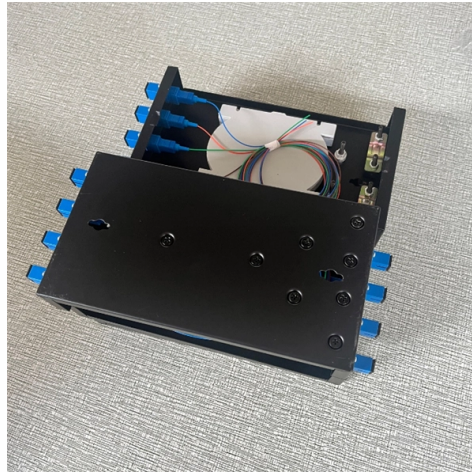

## Overview

Junction box installation costs \$100 to \$300 for parts and labor, depending on the installation location, accessibility, and the electrical box size, material, and indoor or outdoor rating. The distribution box cost encompasses not only the initial purchase. Junction box costs range from low-price indoor models (\$10-\$60) to weatherproof units (\$70-\$450), with installation averaging \$100-\$300 depending on location and materials. If you're planning any electrical work, one of the small but important items on your list will be the junction box. The article outlines cost ranges, per-unit pricing, and practical. Whether you are a seasoned procurement officer or a first-time project manager, understanding the distribution box market is about more than just a price tag; it is about safety, scalability, and finding that sweet spot between “cheap” and “reliable. Plastic junction boxes for indoor wiring cost 50% to 80% less than metal boxes but aren't as durable.

## How to Install a Distribution Box—A Comprehensive

Distribution Box Installation: Put the distribution box on the installation surface, and align the position of the expansion bolts and tighten the screws. This